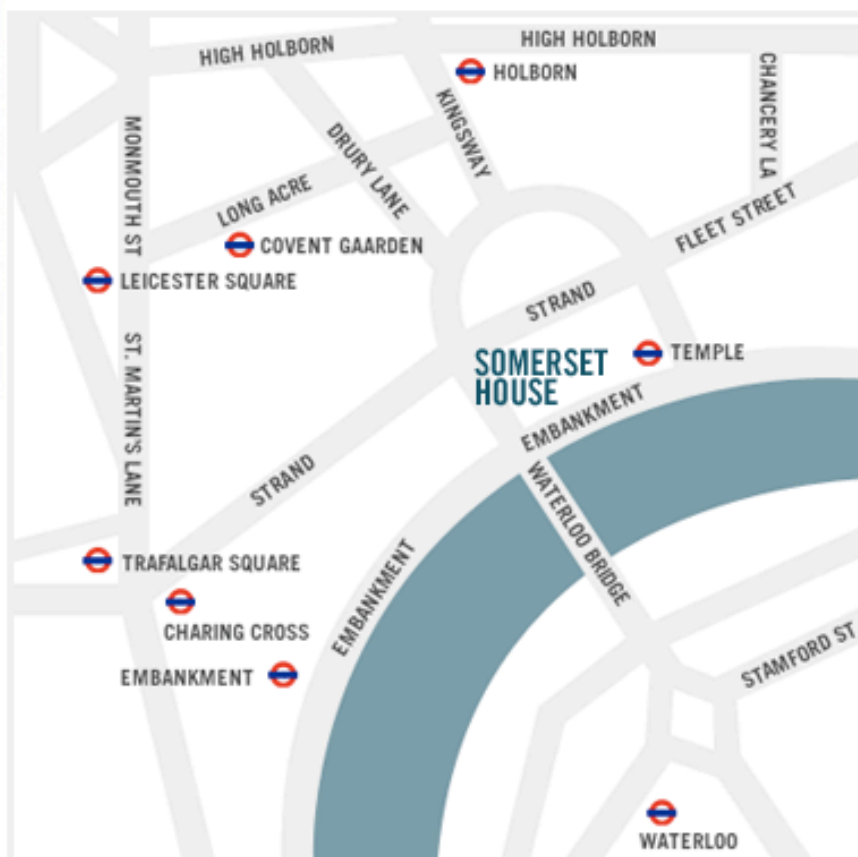

Plan your visit

Directions

The nearest mainline rail stations are:

Charing Cross, Waterloo and Blackfriars.

The nearest underground stations are:

Temple, Covent Garden, Charing Cross and Embankment.

Buses servicing the Strand include numbers 6, 9, 11, 13, 15, 23, 77a, 91 and 176, while the River Bus Service can be taken to Embankment and Savoy piers.

Pedestrian access to Somerset House is available from Victoria Embankment, Waterloo Bridge (via a new footbridge link) or from the Strand.